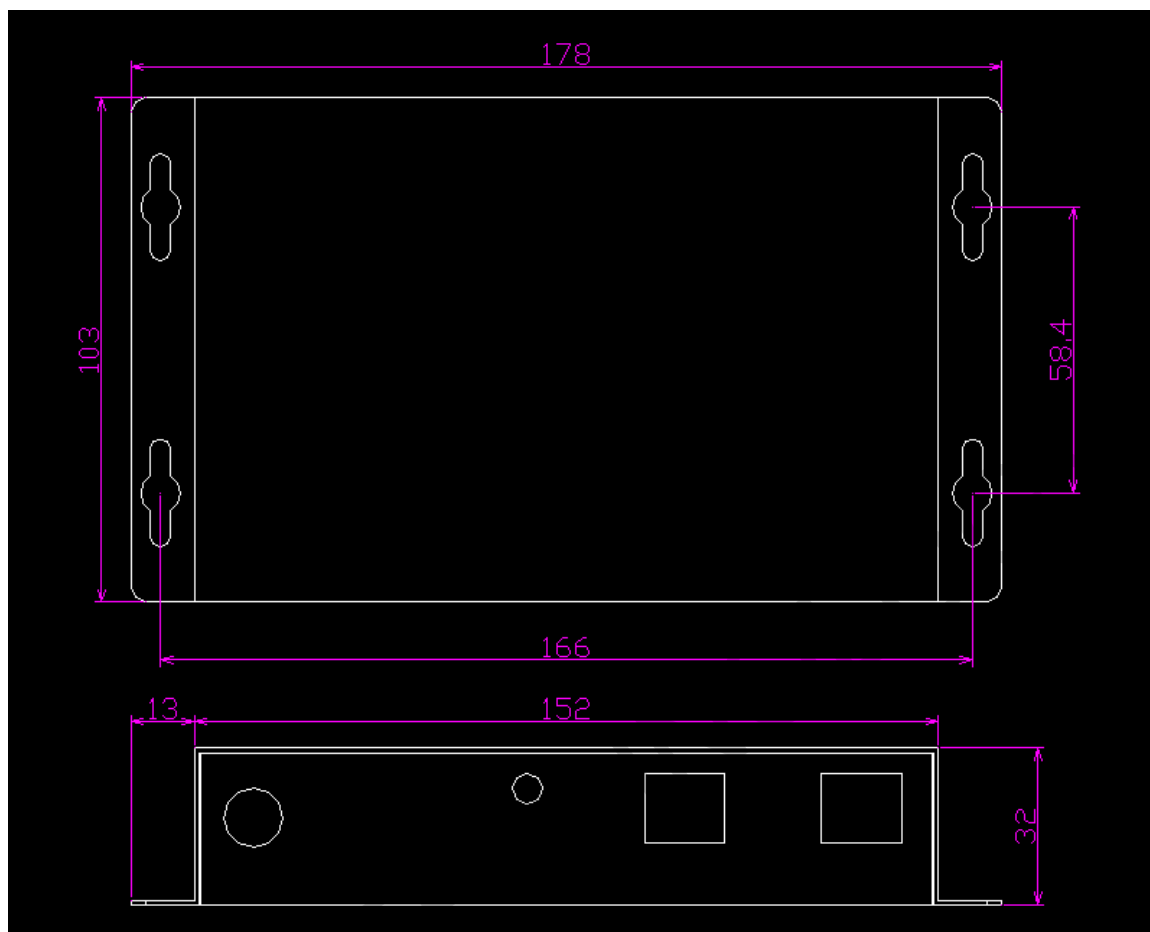

**Dimensions:** \_\_\_\_\_

**Working Conditions:** \_\_\_\_\_

<b>Power adapter</b>	<b>12/2A</b>
<b>Consumption</b>	<b>15W</b>
<b>Working temperature (°C)</b>	<b>-20°C ~ 75°C</b>
<b>Working humidity (%)</b>	<b>0% ~ 95%</b>
<b>Weight (KG)</b>	<b>0.5</b>