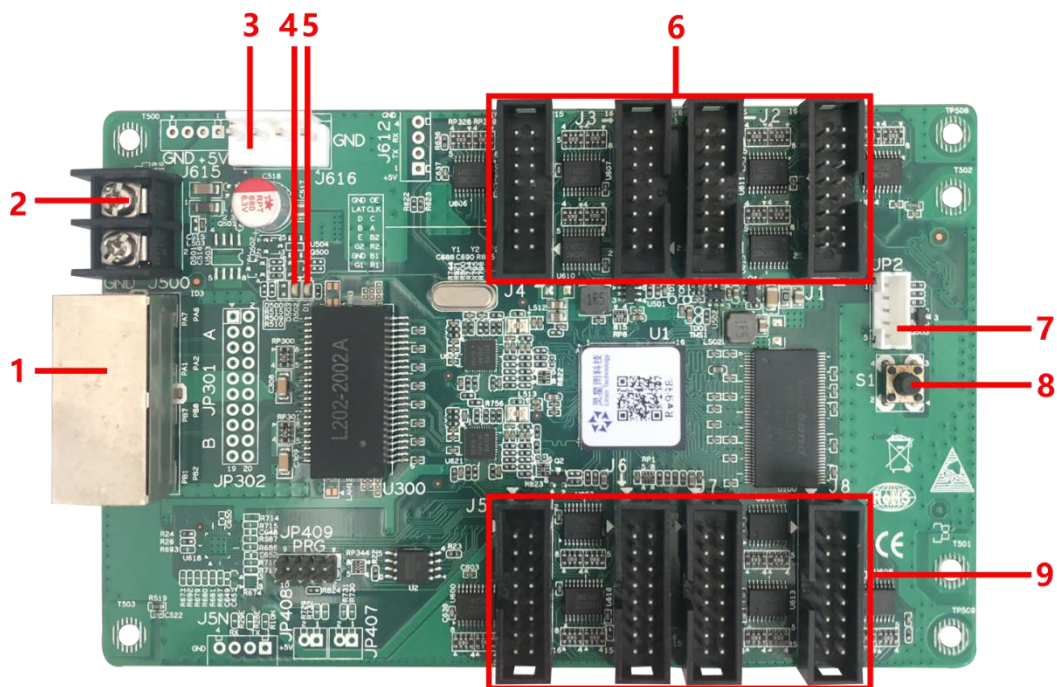

Appearance

Official website: www.linsn.com

Add: Floor 15&16, Jiayahao Business Building, No. 10168, Shennan Blvd,
Nanshan District, Shenzhen

Tel: +86-0755-86183590/ 4008836968

No.	1	2	3	4
Description	Gigabit port	Power connector	Power port	Red power indicator
No.	5	6/9	7	8
Description	Green indicator	Hub75 Connector	Self-test extension port	Self-test button

Pinouts