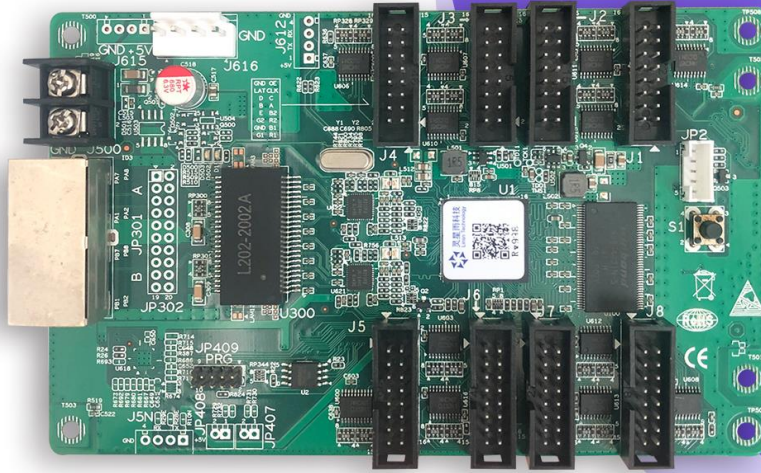

Linsn Technology

RV998 Receiver Specifications

V3.0

Revision History

Document Version	Hardware Version	Revision Date	Note
V3.0	V5	2020/1	New edition

Overview

RV998 is a standardize product for LED screen manufacturer, which is integrated with 8 standard hub75-type connectors and does not require an extra hub card. One card supports up to 256*512pixels and up to 16 sets of RCG data

Functions and features

1. Single card can support 16 group of RGB data output mode
2. Maximum supports 256*512(Please note that there are recommended values depending on the design of LED screen pixels)
3. Supports brightness calibration pixel by pixel and single-card color space conversion
4. Supports network cable BER test
5. Supports configuration file read back
6. Supports 138 decode, 595 serial decode and so on
7. Realizes high refresh and high gray level effect

Pinouts

/	R1	1	2	G1	/
/	B1	3	4	GND	GND
/	R2	5	6	G2	/
/	B2	7	8	E	Row selection signal
Row selection signal	A	9	10	B	Row selection signal
Row selection signal	C	11	12	D	Row selection signal
Scan clock	CLK	13	14	LAT	Latch
Display enable	OE	15	16	GND	GND