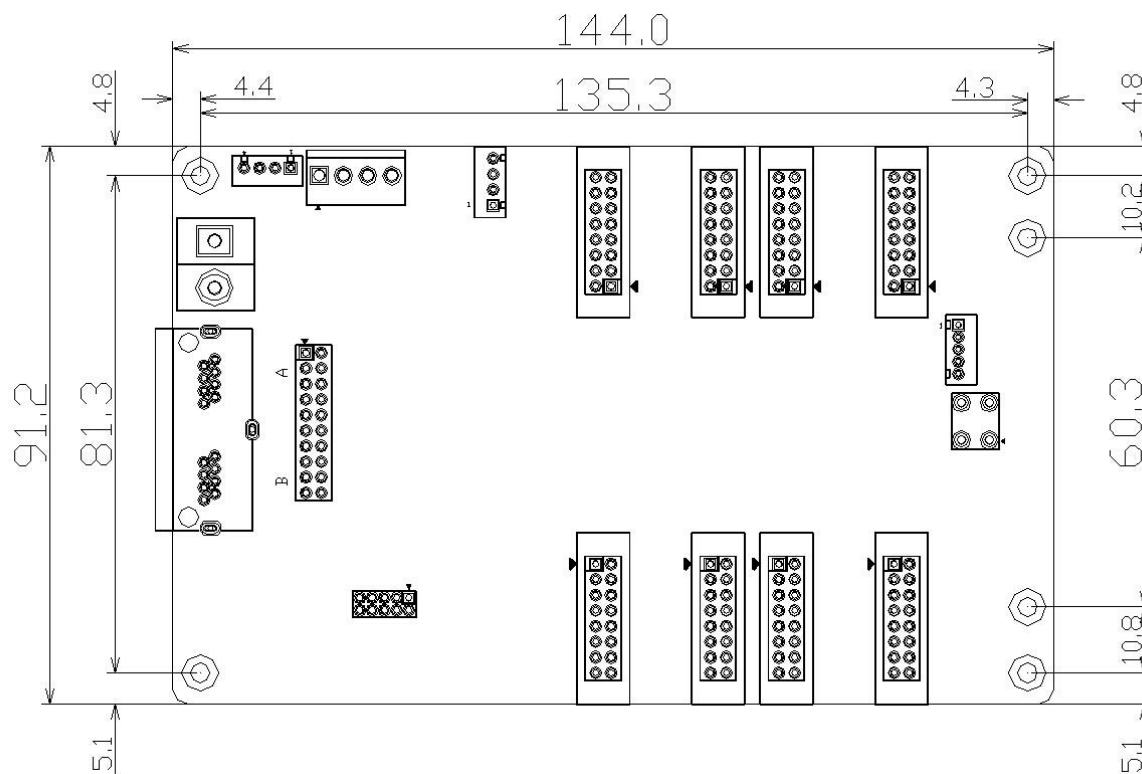

Dimension

Official website: www.linsn.com

Add: Floor 15&16, Jiajiahao Business Building, No. 10168, Shennan Blvd,
Nanshan District, Shenzhen

Tel: +86-0755-86183590/ 4008836968