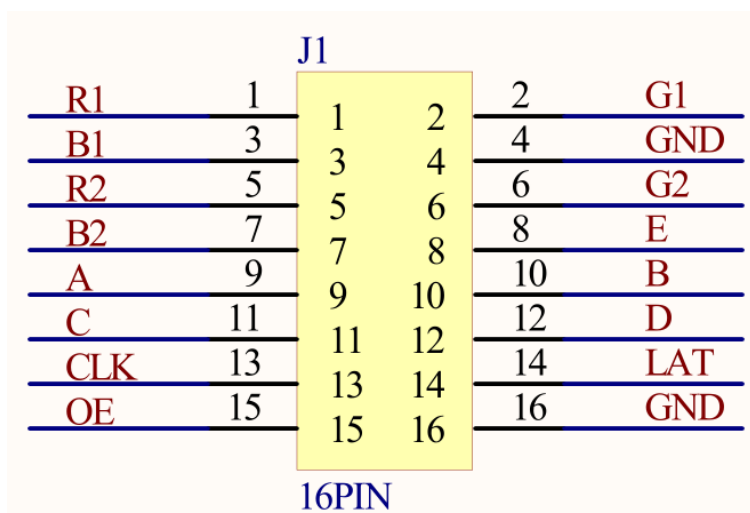

Linsn Technology

RV998 Receiver Specifications

V3.0

Revision History

Document Version	Hardware Version	Revision Date	Note
V3.0	V5	2020/1	New edition

Overview

RV998 is a standardize product for LED screen manufacturer, which is integrated with 8 standard hub75-type connectors and does not require an extra hub card. One card supports up to 256*512pixels and up to 16 sets of RCG data

Functions and features

1. Single card can support 16 group of RGB data output mode
2. Maximum supports 256*512(Please note that there are recommended values depending on the design of LED screen pixels)
3. Supports brightness calibration pixel by pixel and single-card color space conversion
4. Supports network cable BER test
5. Supports configuration file read back
6. Supports 138 decode, 595 serial decode and so on
7. Realizes high refresh and high gray level effect

Appearance

Official website: www.linsn.com

Add: Floor 15&16, Jiayahao Business Building, No. 10168, Shennan Blvd,
Nanshan District, Shenzhen

Tel: +86-0755-86183590/ 4008836968

No.	1	2	3	4
Description	Gigabit port	Power connector	Power port	Red power indicator
No.	5	6/9	7	8
Description	Green indicator	Hub75 Connector	Self-test extension port	Self-test button

Pinouts

/	R1	1	2	G1	/
/	B1	3	4	GND	GND
/	R2	5	6	G2	/
/	B2	7	8	E	Row selection signal
Row selection signal	A	9	10	B	Row selection signal
Row selection signal	C	11	12	D	Row selection signal
Scan clock	CLK	13	14	LAT	Latch
Display enable	OE	15	16	GND	GND