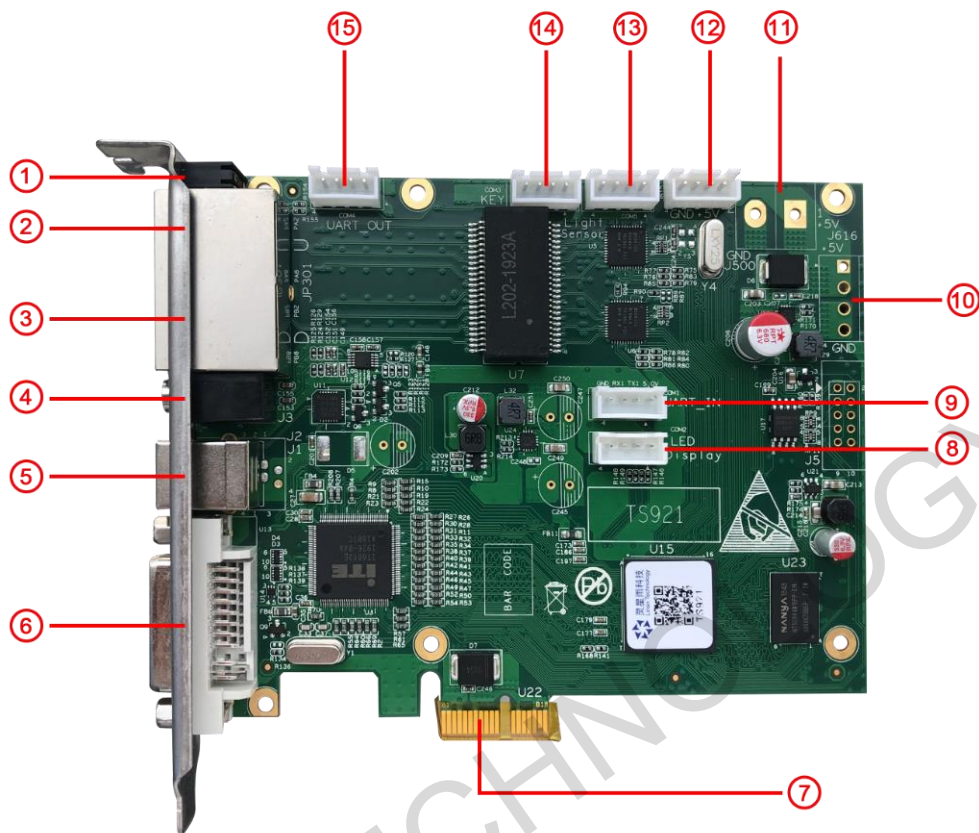

Specification

TS921

V2.3

Nov 2019

Summarize: _____

TS921 is a sending card for full color led screen, and supports single, double as well. It supports 1.3 million pixel, 3840 pixels in width at most, and 1920 pixels at most in height.

Official website: www.linsn.com

Add: Floor 15&16, Jiajahao Business Building, No. 10168, Shennan Blvd,
Nanshan District, Shenzhen

Tel: +86-0755-86183590/ 4008836968

Features:

- 1) One DVI video signal input;
- 2) Supports reading back the RCG file;
- 3) Supports broadcasting the RCG file;
- 4) Supports broadcasting the CON file;
- 5) Supports 10-bit/8-bit video input;
- 6) Supports 16-bit grayscale display;
- 7) Supports brightness adjustment for 16 grade, 32 grade or 64 grade;
- 8) One audio input;
- 9) Using PCI-E 1X port, the computer compatibility will be better;
- 10) Double port output, supports 2048X640, 1280X1024 video source and so on.

Ports introduction:

①	Power and signal indicator	⑨	Cascade input
②	RJ45 (U port)	⑩	Power port SIP4-396(reserved)
③	RJ45 (D port)	⑪	Power port 2P connector(reserved)
④	3.5mm audio input port	⑫	Power port SIP4-254(5V/2A)
⑤	USB port	⑬	For connecting light sensor
⑥	DVI input port	⑭	7-segment display brightness
⑦	PCI-E x1	⑮	Cascade output
⑧	7-segment display connector		