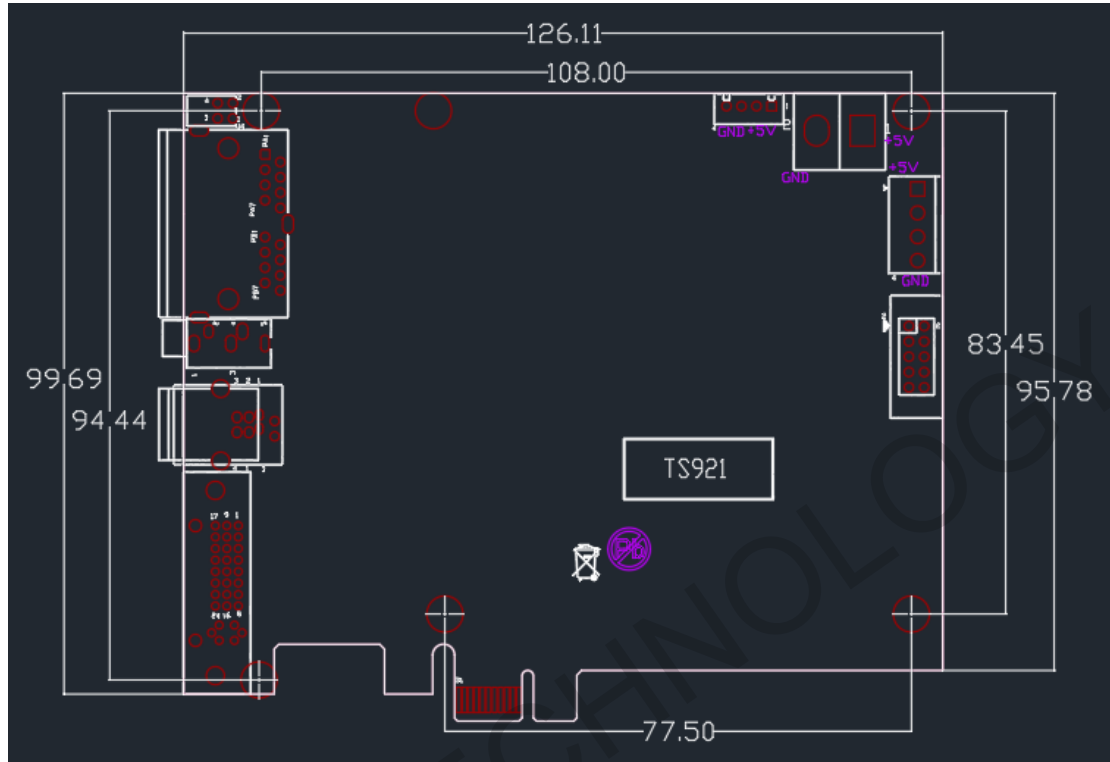

Dimensions:

Working conditions:

Rated voltage (V)	5	maximum	5.5	minimum	4.5
Rated current (A)	0.50	maximum	0.57	minimum	0.46
Rated power consumption(W)	2.5	maximum	3.1	minimum	2.1
Working temperature (°C)	-20°C ~ 75°C				
Working humidity (%)	0% ~ 95%				

END

Official website: www.linsn.com

Add: Floor 15&16, Jiajiahao Business Building, No. 10168, Shennan Blvd,
Nanshan District, Shenzhen

Tel: +86-0755-86183590/ 4008836968