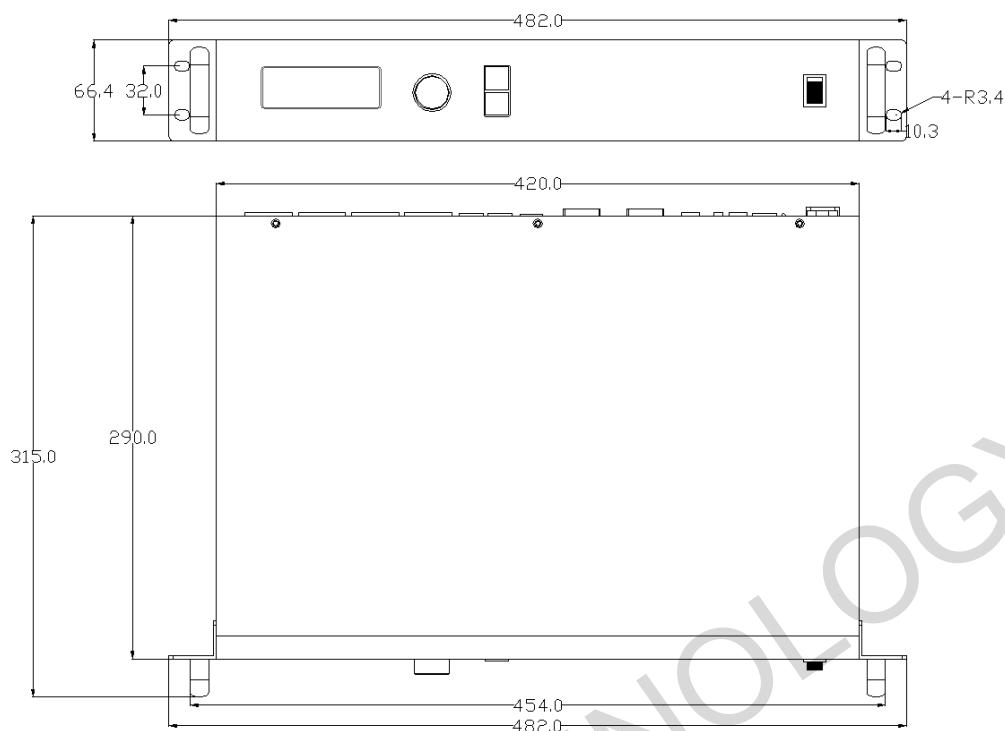

<b>Output specifications</b>		
Model	Network Output QTY	Resolutions
X8406	6	Supports up to 3.84 million pixels Single port supports up to 650 thousand pixels, 384px is a minimum width and up to 2048px horizontally, those values are multiple of 32 Up to 7680 pixels supported horizontally Or up to 4000 pixels supported vertically

## Dimensions: